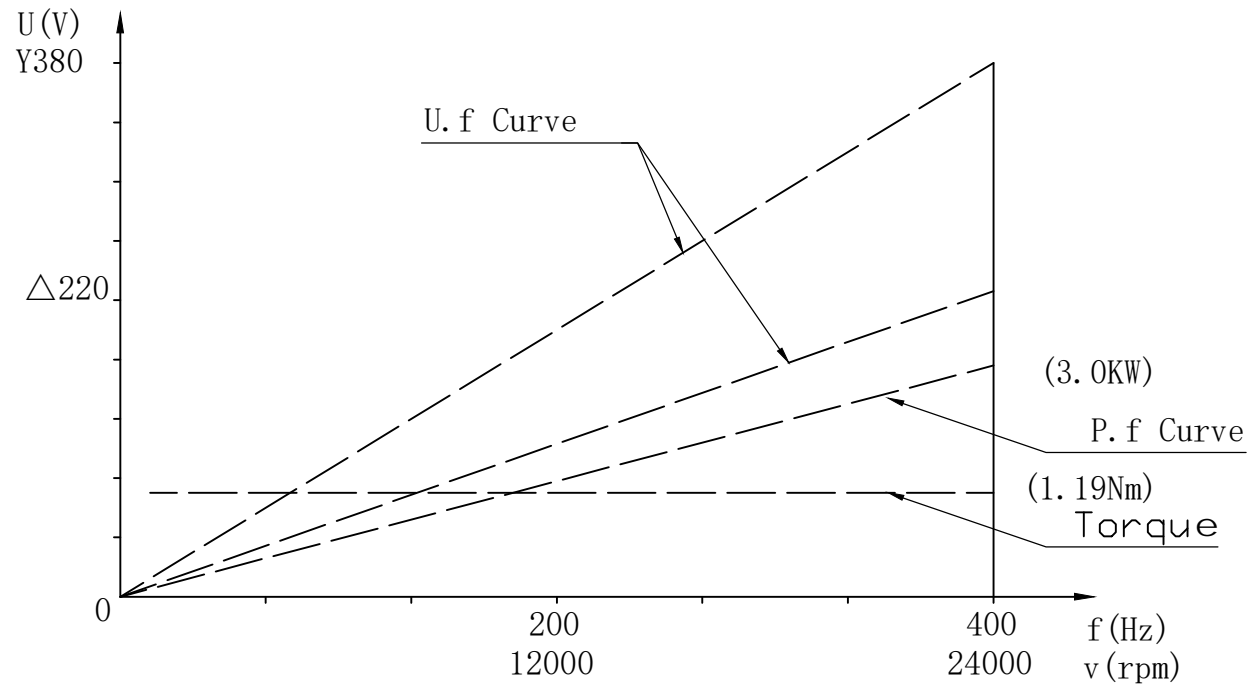

GDZ30S-Ø100/3.0

Y: 380V 5.5A

△: 220V 10A

400Hz 24000rpm 2P

注: TA:20°C

Serv:S1

Water cooling